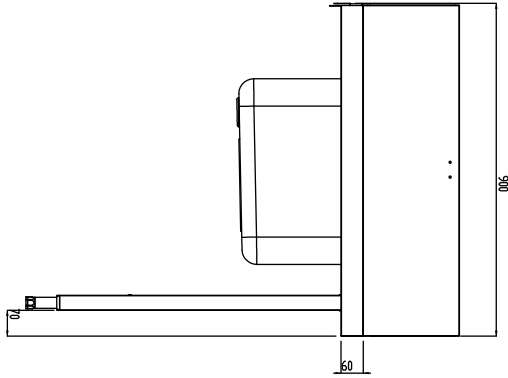

Short Form Specification

Item No. _____

Designed for rack type dishwashers. Constructed in 304 AISI stainless steel. Integrated splashback.

N. 2 square 40x40mm tubular legs with height-adjustable feet.

Bowl size 500x400x300mm with overflow pipe, drain hole and plastic siphon. Basket direction: either from right to left or from left to right.

Sustainability

- Stainless steel feet 50 mm adjustable in height to align the operation height between the dishwasher and table as well as to ensure that tables drain back into the dishwasher.

Optional Accessories

- Dish scraper PNC 855297
- Floor fastening kit for 2 square legs PNC 865386
- Removable bridge table, 800 mm PNC 865418
- Removable bridge table with hole, 800 mm PNC 865419
- Undershelf for dishwasher table, 900 mm PNC 865479

APPROVAL: _____

Front

Side

D = Drain

Top

Key Information:

External dimensions, Width:	865402 (BHRPTB09R)	900 mm
External dimensions, Depth:		755 mm
External dimensions, Height:		1170 mm
Net weight:		19 kg
Splashback Dimensions, Height:		260 mm
Basin dimensions:		