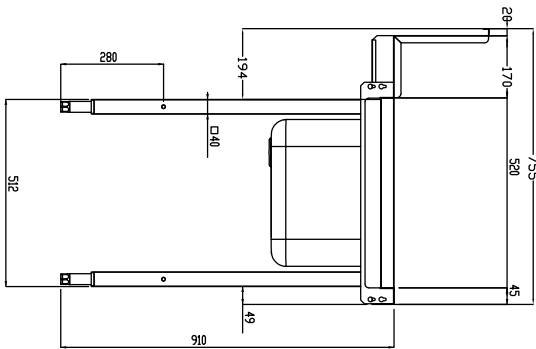

Short Form Specification

Item No. _____

Designed for rack type dishwashers. Constructed in 304 AISI stainless steel. Integrated splashback.

N. 2 square 40x40mm tubular legs with height-adjustable feet.

Bowl size 500x400x300mm with overflow pipe, drain hole and plastic siphon. Basket direction: either from right to left or from left to right.

Sustainability

- Stainless steel feet 50 mm adjustable in height to align the operation height between the dishwasher and table as well as to ensure that tables drain back into the dishwasher.

Optional Accessories

- Dish scraper PNC 855297
- Floor fastening kit for 2 square legs PNC 865386
- Removable bridge table, 800 mm PNC 865418
- Removable bridge table with hole, 800 mm PNC 865419
- Undershelf for dishwasher table, 900 mm PNC 865479

APPROVAL: _____

Front

Side

D = Drain

Top

Key Information:

External dimensions, Width:	865402 (BHRPTB09R)	900 mm
External dimensions, Depth:		755 mm
External dimensions, Height:		1170 mm
Net weight:		19 kg
Splashback Dimensions, Height:		260 mm
Basin dimensions:		