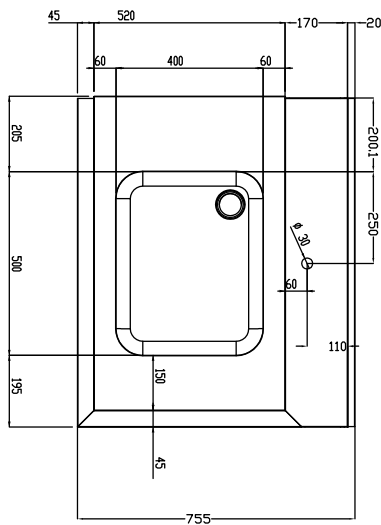

Short Form Specification

Item No. _____

Designed for rack type dishwashers. Constructed in 304 AISI stainless steel. Integrated splashback.

N. 2 square 40x40mm tubular legs with height-adjustable feet.

Bowl size 500x400x300mm with overflow pipe, drain hole and plastic siphon. Basket direction: either from right to left or from left to right.

Sustainability

- Stainless steel feet 50 mm adjustable in height to align the operation height between the dishwasher and table as well as to ensure that tables drain back into the dishwasher.

Optional Accessories

- Dish scraper PNC 855297
- Floor fastening kit for 2 square legs PNC 865386
- Removable bridge table, 800 mm PNC 865418
- Removable bridge table with hole, 800 mm PNC 865419
- Undershelf for dishwasher table, 900 mm PNC 865479

APPROVAL: _____

Front

Side

D = Drain

Top

Key Information:

External dimensions, Width:	865402 (BHRPTB09R)	900 mm
External dimensions, Depth:		755 mm
External dimensions, Height:		1170 mm
Net weight:		19 kg
Splashback Dimensions, Height:		260 mm
Basin dimensions:		